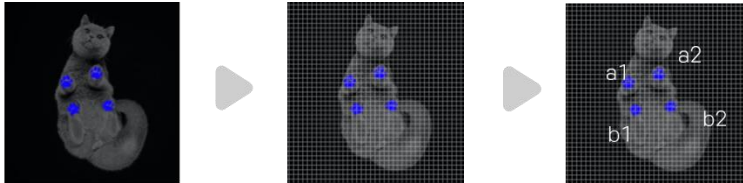

There is a food bowl height adjustment plate to increase the accuracy of the measurement.

Cats tend to gather their feet as their feed bowls get higher..

In Circle

When a cat approaches the device through the out-circle, manipulate the app to allow light to enter the in-circle to be placed in the measurement position.

02

Out Circle

Circles are created with LED lights based on cats' instinct to be inside a circle to induce cats' interest in the device.

03

04

Electrode

"BIA (Bioelectrical Impedance Analysis)", the core of accurate body composition analysis, measures body composition by flowing micro currents throughout the body.

Area that require measurement are the front and back feet, and the cat's four feet can be measured in just one second without touching the electrode.

* It can be measured by touching either front or back foot. It can also be measured by touching only parts of the foot without touching all sides.

Device

Product Usage Images

We conducted a test of 50 cats. It turns out 48 cats (95%) landed on the device so that we were successful in measuring them. Although the remaining two unsuccessful cats (5%) were too cautious to land on the device, they were curious about the cat circle.