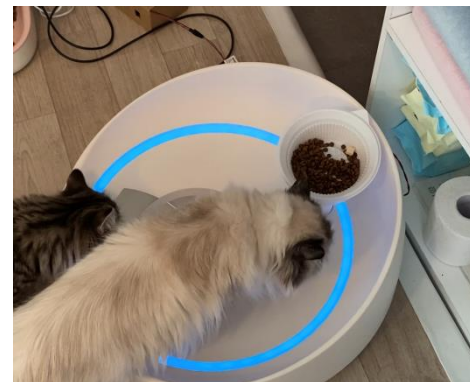

There is a food bowl height adjustment plate to increase the accuracy of the measurement.

Cats tend to gather their feet as their feed bowls get higher..

In Circle

When a cat approaches the device through the out-circle, manipulate the app to allow light to enter the in-circle to be placed in the measurement position.

02

Out Circle

Circles are created with LED lights based on cats' instinct to be inside a circle to induce cats' interest in the device.

03

04

Electrode

"BIA (Bioelectrical Impedance Analysis)", the core of accurate body composition analysis, measures body composition by flowing micro currents throughout the body.

Area that require measurement are the front and back feet, and the cat's four feet can be measured in just one second without touching the electrode.

* It can be measured by touching either front or back foot. It can also be measured by touching only parts of the foot without touching all sides.

Device

Product Usage Images

We conducted a test of 50 cats. It turns out 48 cats (95%) landed on the device so that we were successful in measuring them. Although the remaining two unsuccessful cats (5%) were too cautious to land on the device, they were curious about the cat circle.