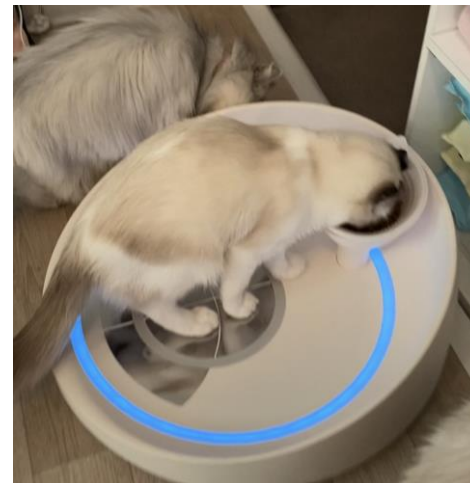

02

Out Circle

Circles are created with LED lights based on cats' instinct to be inside a circle to induce cats' interest in the device.

03

04

Electrode

"BIA (Bioelectrical Impedance Analysis)", the core of accurate body composition analysis, measures body composition by flowing micro currents throughout the body.

Area that require measurement are the front and back feet, and the cat's four feet can be measured in just one second without touching the electrode.

* It can be measured by touching either front or back foot. It can also be measured by touching only parts of the foot without touching all sides.

Device

Product Usage Images

We conducted a test of 50 cats. It turns out 48 cats (95%) landed on the device so that we were successful in measuring them. Although the remaining two unsuccessful cats (5%) were too cautious to land on the device, they were curious about the cat circle.