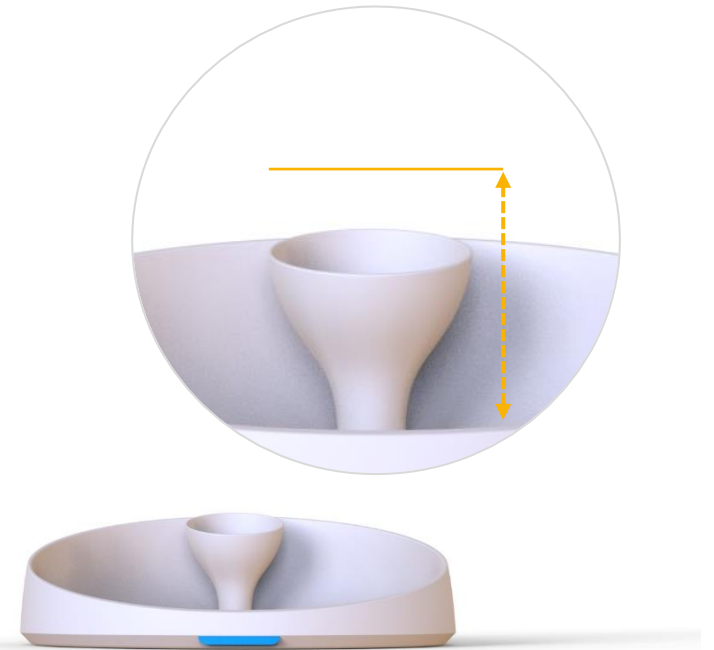

03.

In Circle

LED light-in circle that guides the cat to position on the device when it approaches the device

02.

Out Circle

LED light-out circle based on the cat's instinct to go inside a circle

04.

Electrode

An electrode for measuring cat body composition data

Device

Cat Body Composition Monitor

Food Bowl

Place snacks/feed/water in a food bowl to make sure that the cat places at a proper position for measurement on the instrument, allowing the cat to stay there while measuring data.

There is a food bowl height adjustment plate to increase the accuracy of the measurement.

Cats tend to gather their feet as their feed bowls get higher..

In Circle

When a cat approaches the device through the out-circle, manipulate the app to allow light to enter the in-circle to be placed in the measurement position.

02

Out Circle

Circles are created with LED lights based on cats' instinct to be inside a circle to induce cats' interest in the device.

03

04

Electrode

"BIA (Bioelectrical Impedance Analysis)", the core of accurate body composition analysis, measures body composition by flowing micro currents throughout the body.