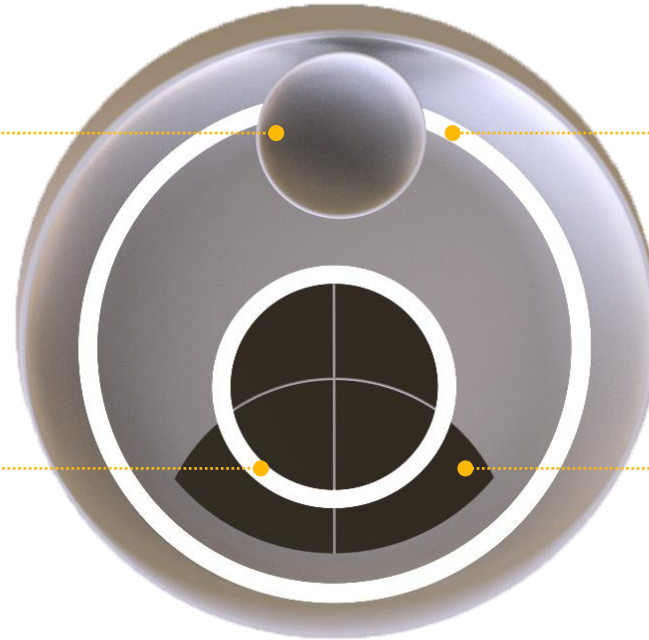

"Cat" engineering design

Little Cat's unique design created based on cat's instinct

Add a new profile

You can add a profile for your cat family

Dedicated App

App service for easy device interoperability and intuitive results

Anticipated growth/obesity guideline

Prediction of future growth and obesity rates through AI analysis

Device

Device

Cat Body Composition Monitor

01.

Food Bowl

A food bowl that allows cats to stay during measurement while eating

03.

In Circle

LED light-in circle that guides the cat to position on the device when it approaches the device

02.

Out Circle

LED light-out circle based on the cat's instinct to go inside a circle

04.

Electrode

An electrode for measuring cat body composition data

Device

Cat Body Composition Monitor

Food Bowl

Place snacks/feed/water in a food bowl to make sure that the cat places at a proper position for measurement on the instrument, allowing the cat to stay there while measuring data.