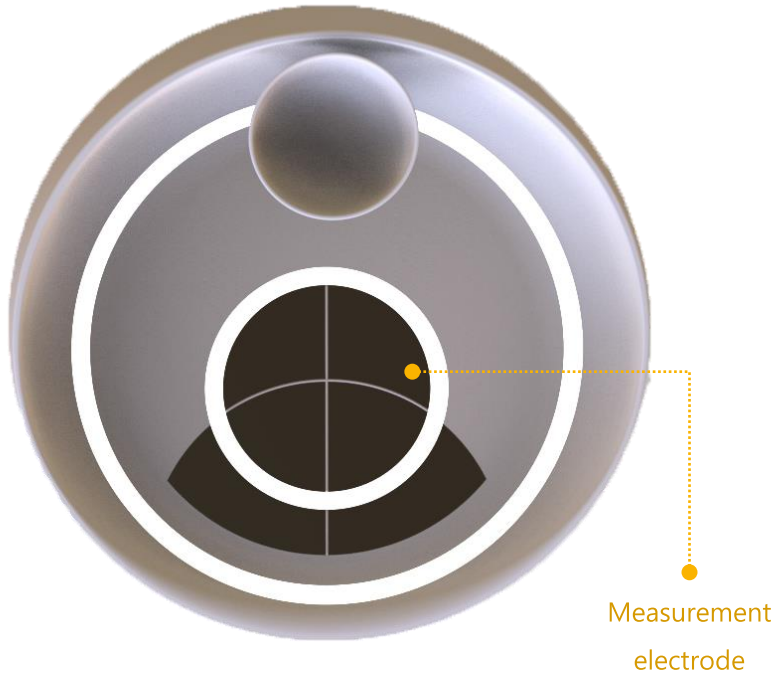

An electrode for measuring cat body composition data

Device

Cat Body Composition Monitor

Food Bowl

Place snacks/feed/water in a food bowl to make sure that the cat places at a proper position for measurement on the instrument, allowing the cat to stay there while measuring data.

There is a food bowl height adjustment plate to increase the accuracy of the measurement.

Cats tend to gather their feet as their feed bowls get higher..

In Circle

When a cat approaches the device through the out-circle, manipulate the app to allow light to enter the in-circle to be placed in the measurement position.

02

Out Circle

Circles are created with LED lights based on cats' instinct to be inside a circle to induce cats' interest in the device.

03

04

Electrode

"BIA (Bioelectrical Impedance Analysis)", the core of accurate body composition analysis, measures body composition by flowing micro currents throughout the body.

Area that require measurement are the front and back feet, and the cat's four feet can be measured in just one second without touching the electrode.

* It can be measured by touching either front or back foot. It can also be measured by touching only parts of the foot without touching all sides.